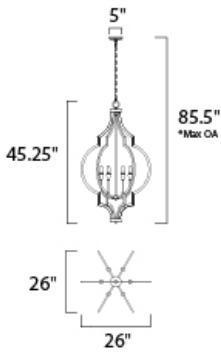

*max overall height of fixture

MEASUREMENTS

- DIMENSION : 26" L x 26" W x 45.25" H
- MAX OAH : 85.5" OAH
- CANOPY : 5" W x 1.25" H x 5" L
- HANGING WEIGHT : 13.64 lb

LAMPING

- INPUT VOLTAGE : 120V
- BULB : 6 x 60W Incandescent E12 Candelabra , 360W Total
- BULB INCLUDED : (Not Included)
- DIMMABLE : Yes